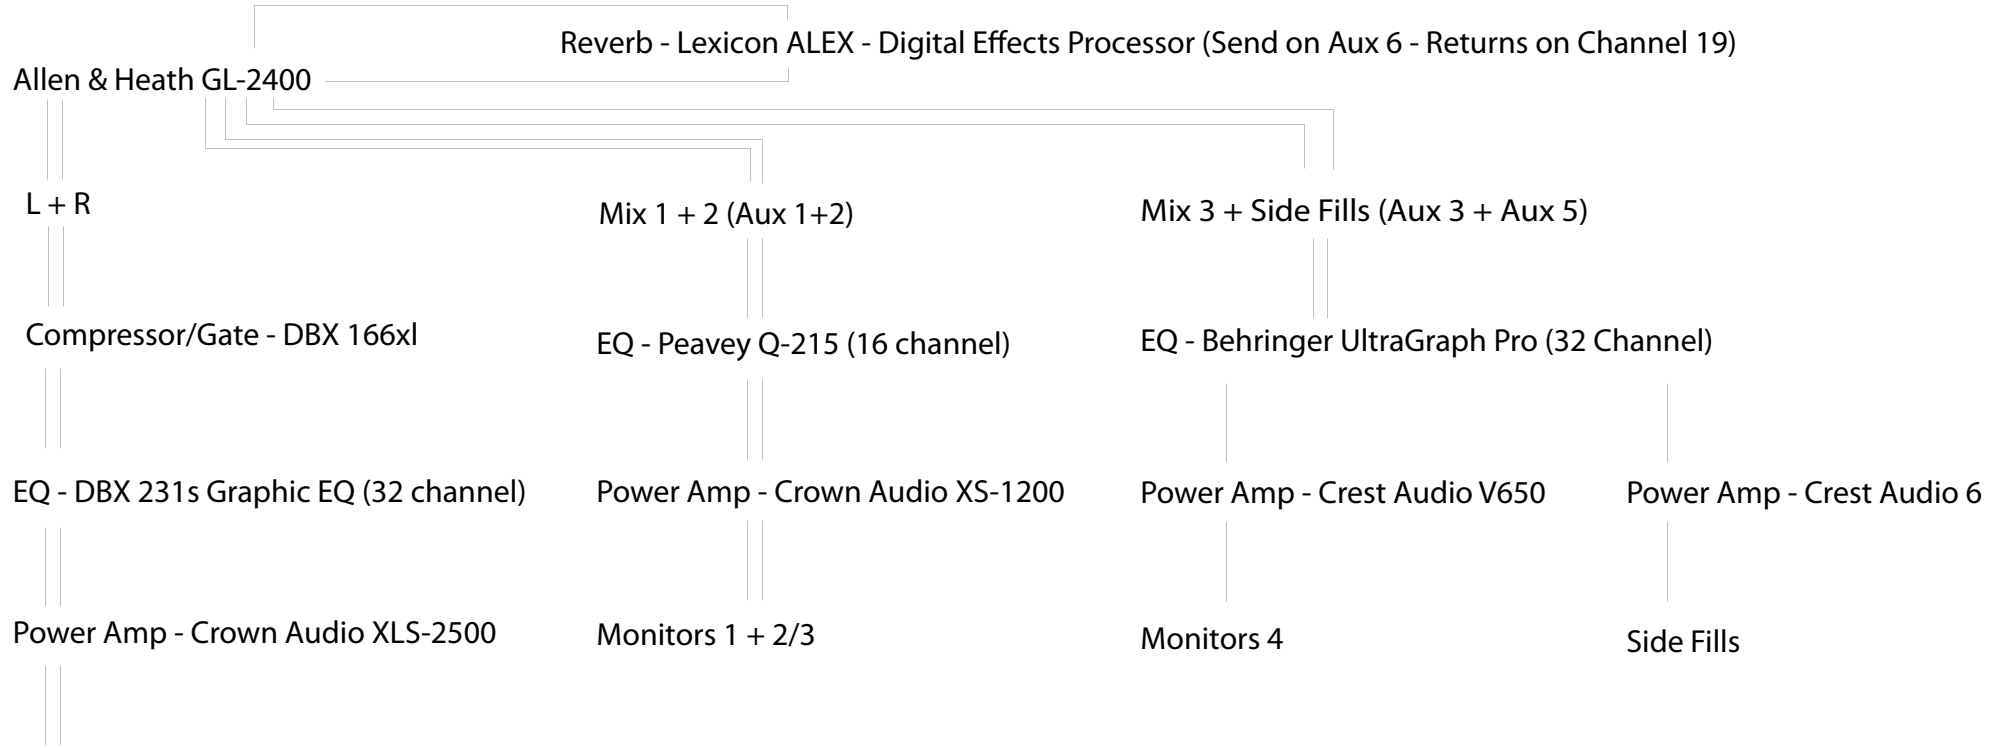

Biscuits & Blues - Signal Flow Diagram

Furman PL-Plus Series II (Power Conditioner) - Powers All of The Equipment

Mains - EAW Speakers 153hp - 7"
mid range pn:0015588 + 15"LF transducer
pn:11160012